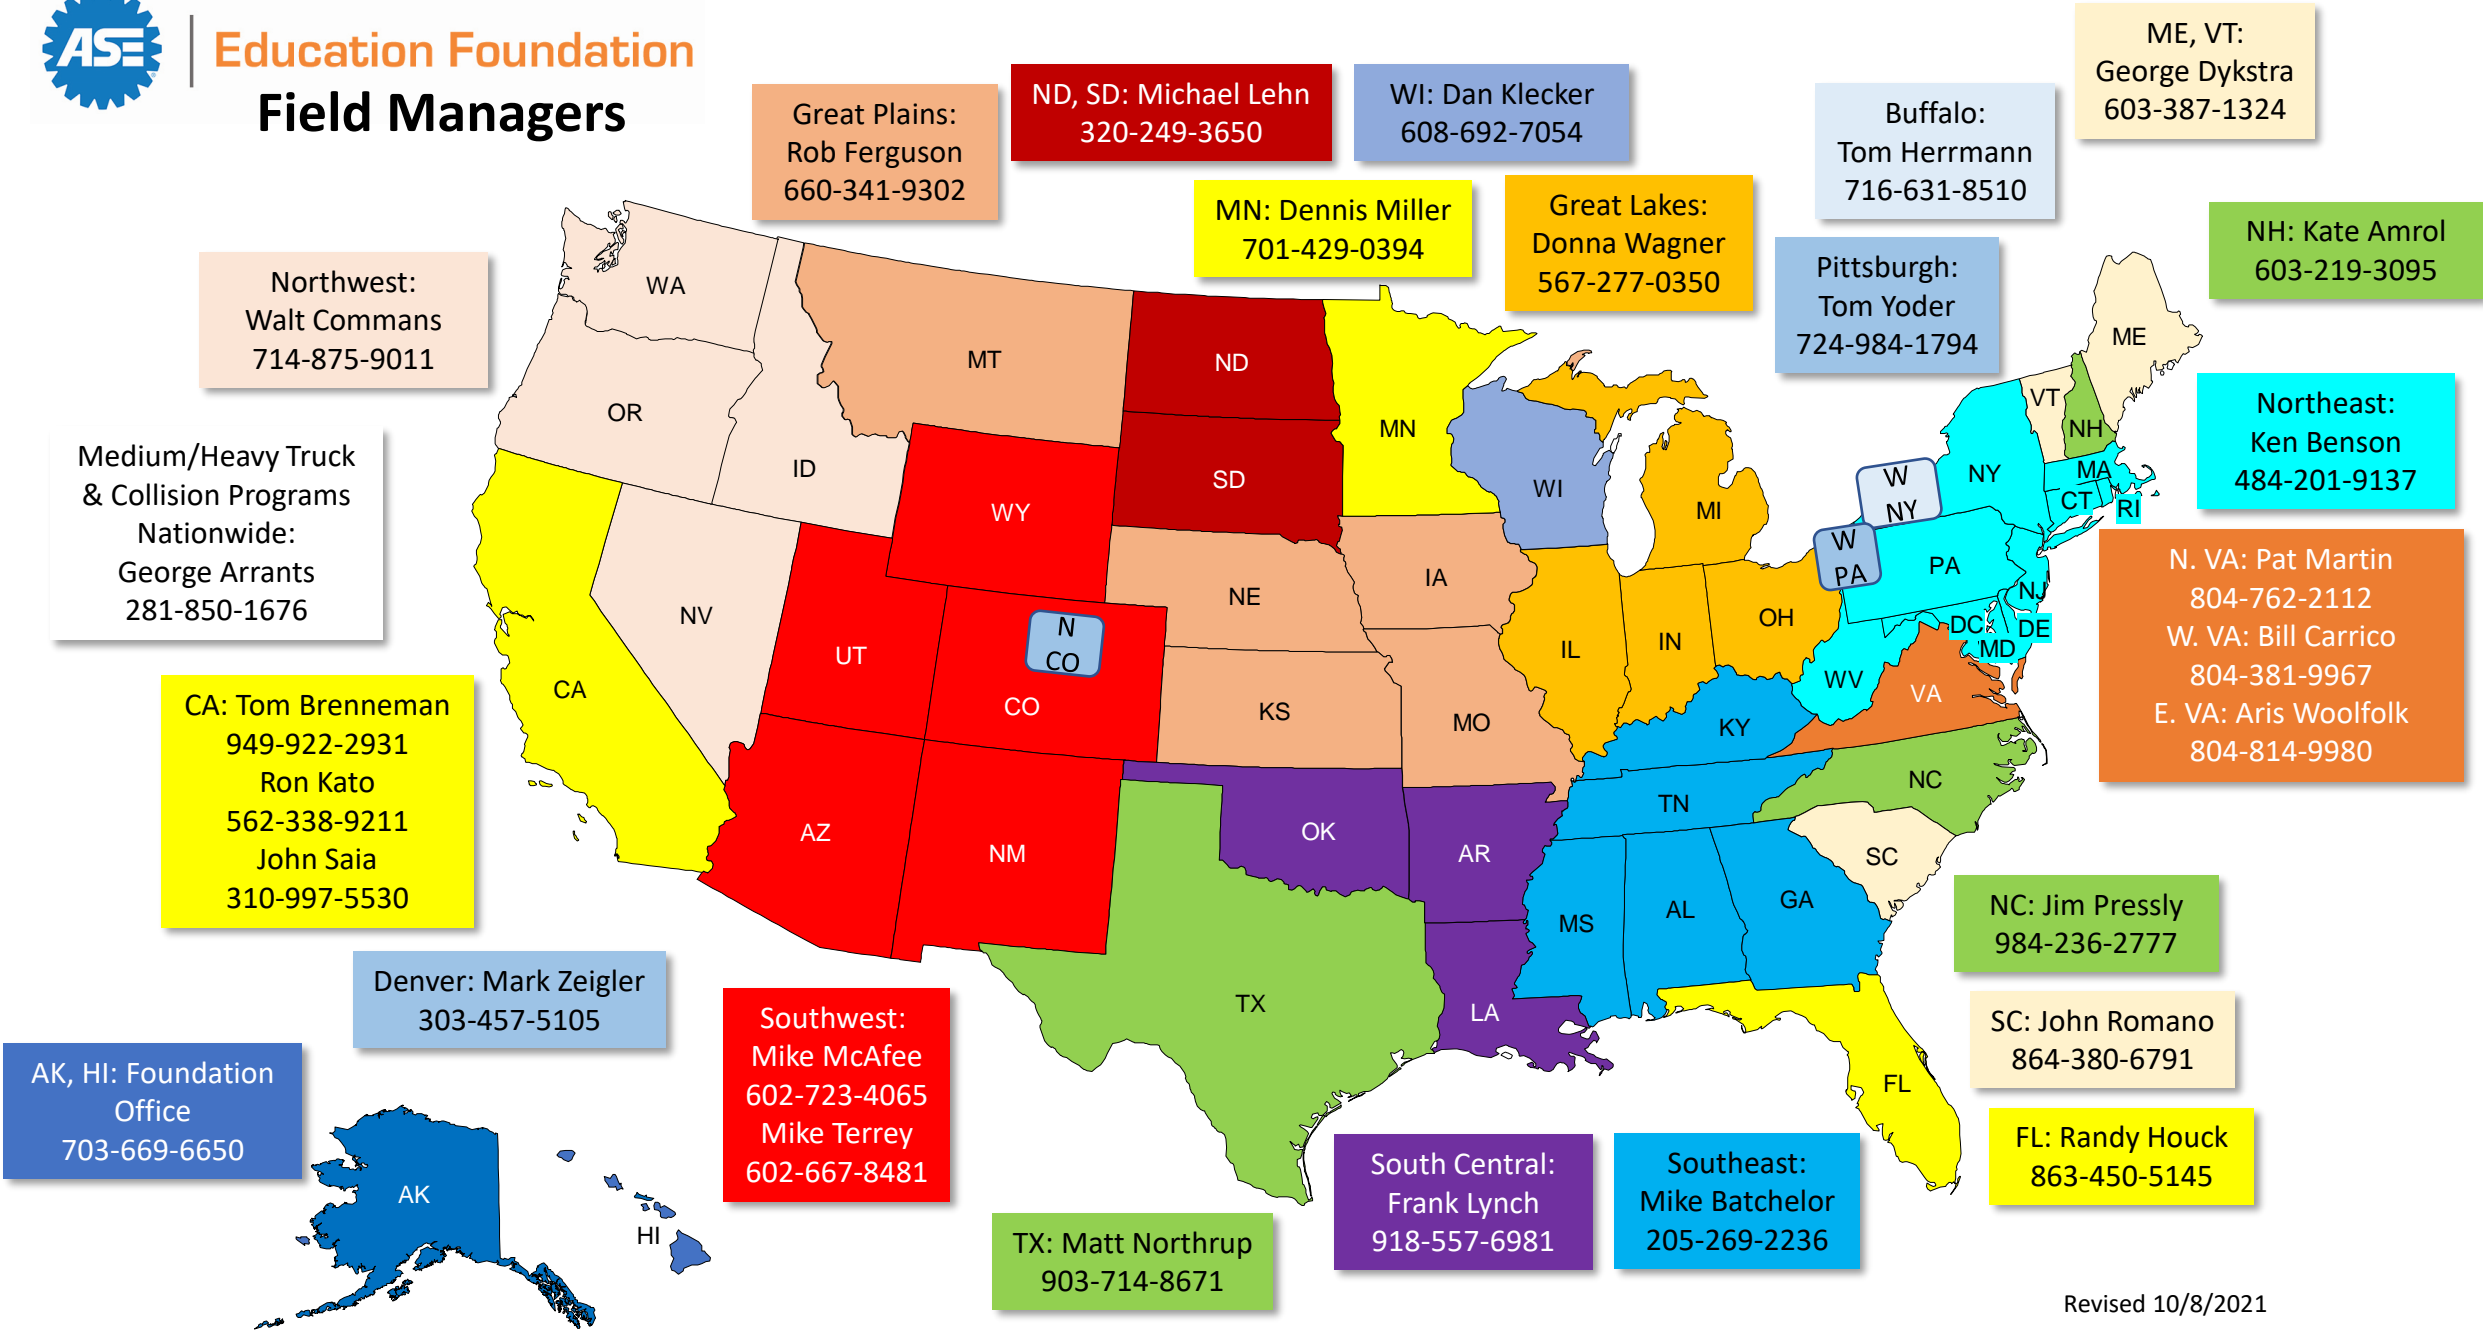

Education Foundation Field Managers

ME, VT:
George Dykstra
603-387-1324

WI: Dan Klecker
608-692-7054

Buffalo:
Tom Herrmann
716-631-8510

Great Plains:
Rob Ferguson
660-341-9302

ND, SD: Michael Lehn
320-249-3650

MN: Dennis Miller
701-429-0394

Great Lakes:
Donna Wagner
567-277-0350

NH: Kate Amrol
603-219-3095

Pittsburgh:
Tom Yoder
724-984-1794

Northwest:
Walt Commans
714-875-9011

Northeast:
Ken Benson
484-201-9137

Medium/Heavy Truck
& Collision Programs
Nationwide:
George Arrants
281-850-1676