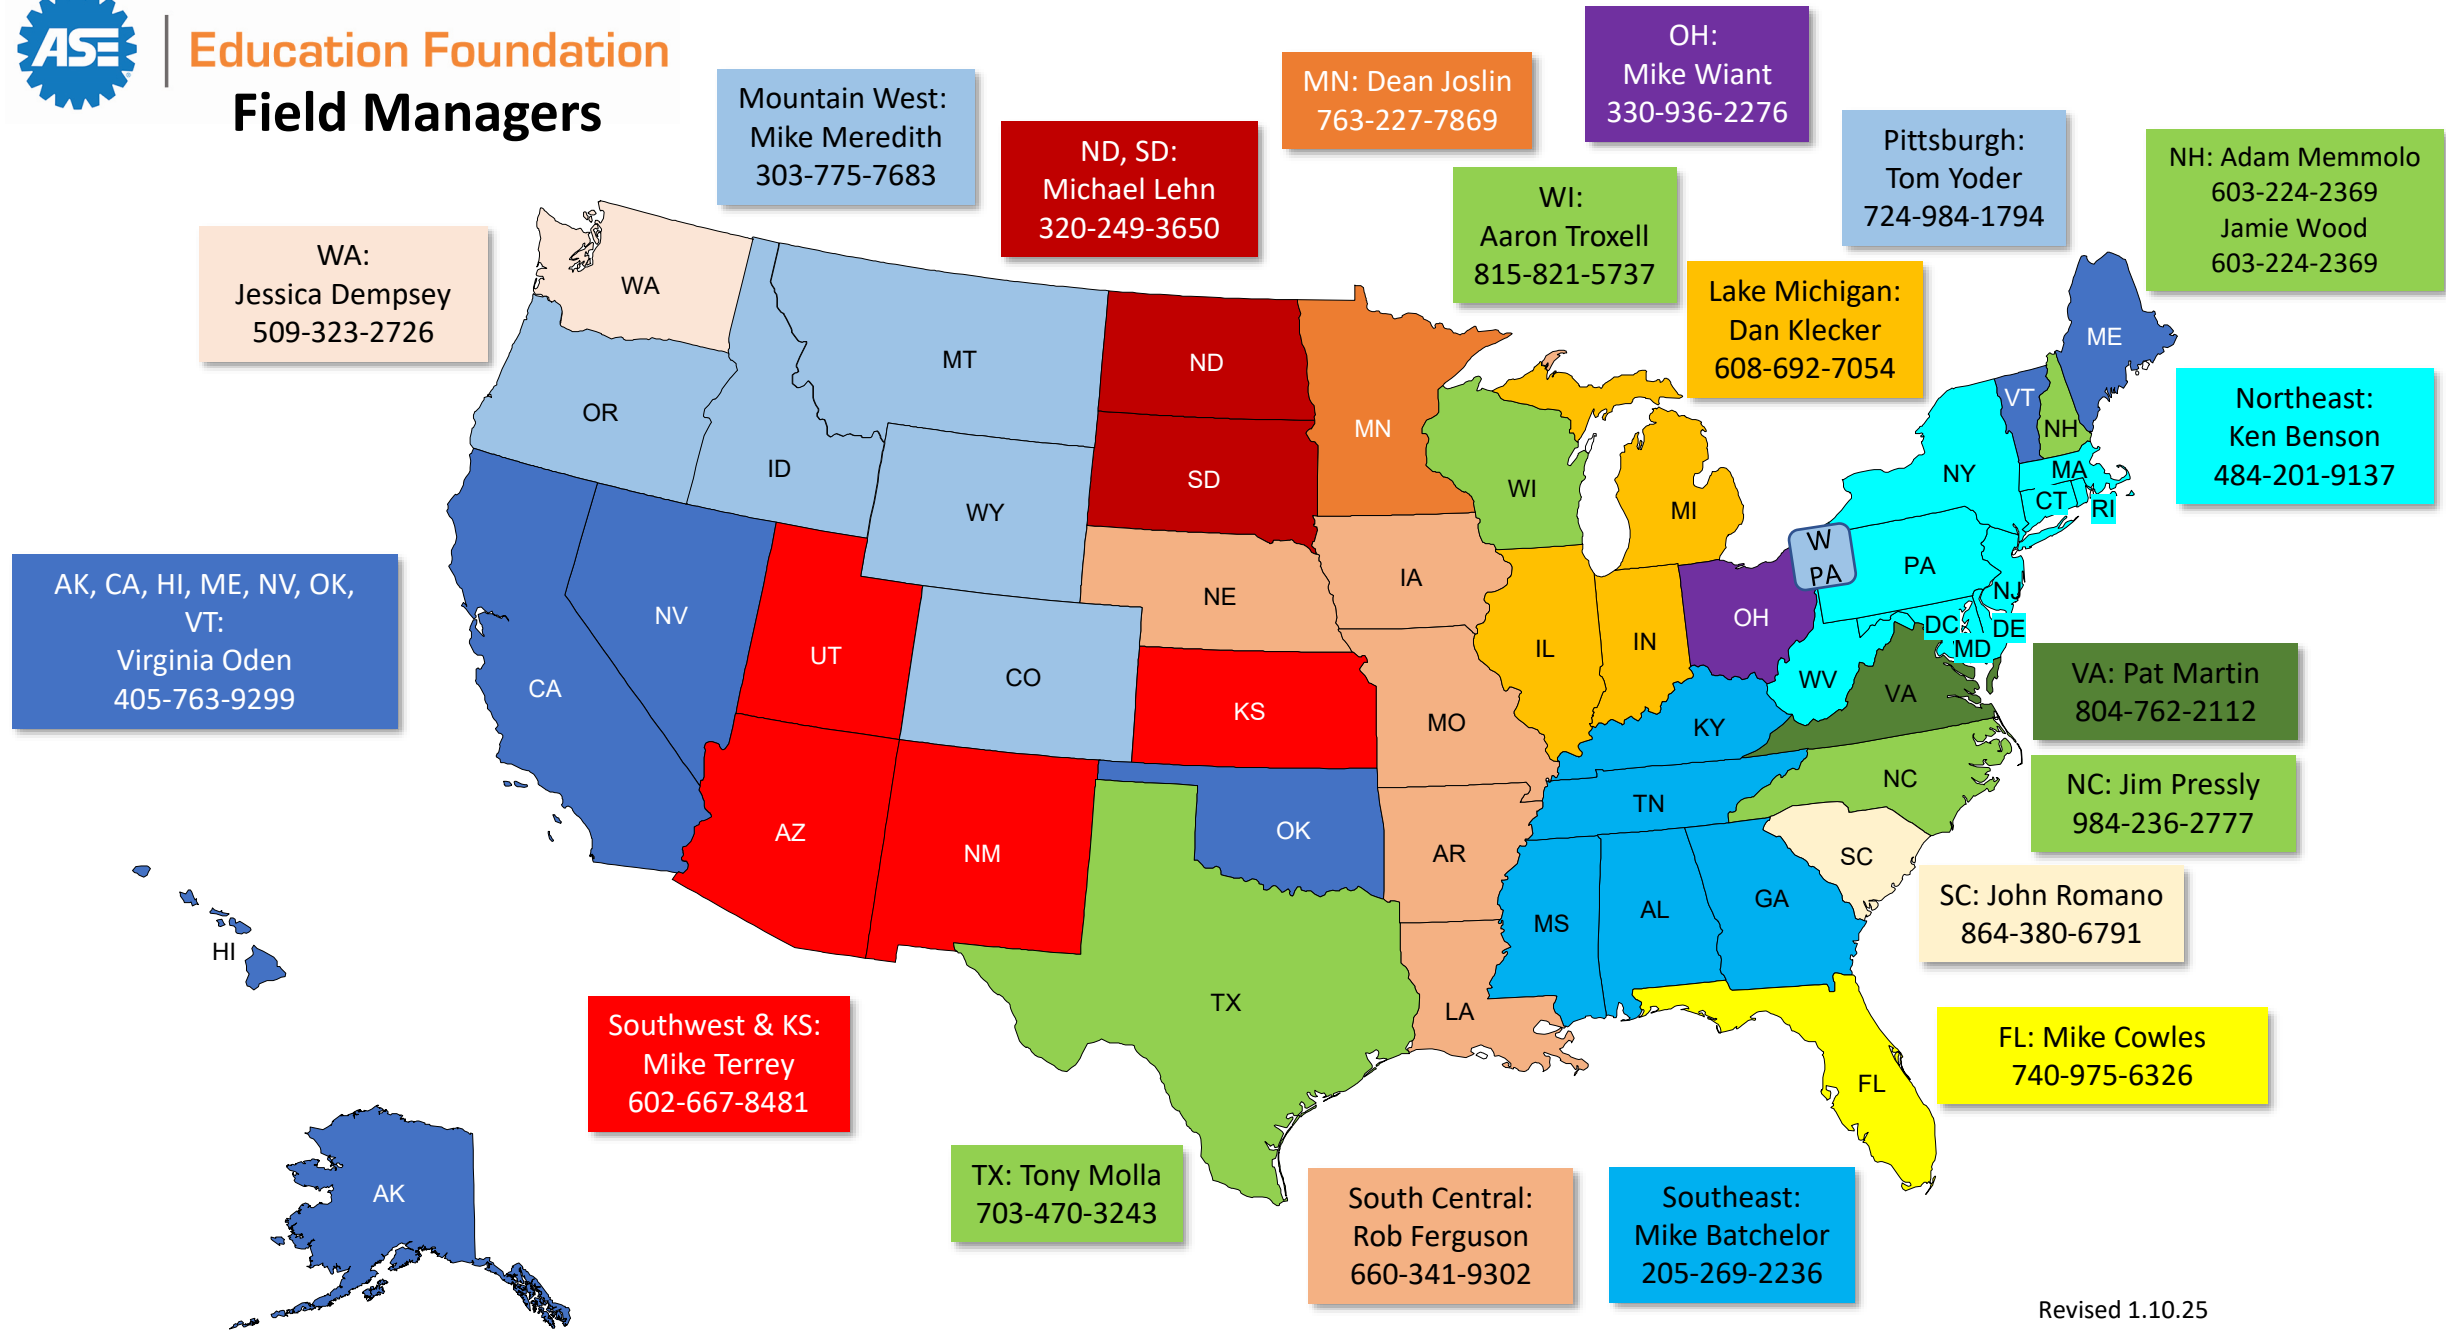

Education Foundation Field Managers

State	Field Manager	Email	Phone
Alabama	Mike Batchelor	mike.batchelor@ASEducation.org	205-269-2236
Alaska	Virginia Oden	voden@ASEducation.org	405-763-9299
Arizona	Mike Terrey	michael@aada.com	602-667-8481
Arkansas	Rob Ferguson	rob.ferguson@ASEducation.org	660-341-9302
California	Virginia Oden	voden@ASEducation.org	405-763-9299
Colorado	Mike Meredith	mike.meredith@ASEducation.org	303-775-7683
Connecticut	Ken Benson	ken.benson@ASEducation.org	484-201-9137
Delaware	Ken Benson	ken.benson@ASEducation.org	484-201-9137
District of Columbia	Ken Benson	ken.benson@ASEducation.org	484-201-9137
Florida	Mike Cowles	mike.cowles@ASEducation.org	740-975-6326
Georgia	Mike Batchelor	mike.batchelor@ASEducation.org	205-269-2236
Hawaii	Virginia Oden	voden@ASEducation.org	405-763-9299
Idaho	Mike Meredith	mike.meredith@ASEducation.org	303-775-7683
Illinois	Dan Klecker	dan.klecker@ASEducation.org	608-692-7054
Indiana	Dan Klecker	dan.klecker@ASEducation.org	608-692-7054
Iowa	Rob Ferguson	rob.ferguson@ASEducation.org	660-341-9302
Kansas	Mike Terrey	michael@aada.com	602-667-8481
Kentucky	Mike Batchelor	mike.batchelor@ASEducation.org	205-269-2236
Louisiana	Rob Ferguson	rob.ferguson@ASEducation.org	660-341-9302
Maine	Virginia Oden	voden@ASEducation.org	405-763-9299
Maryland	Ken Benson	ken.benson@ASEducation.org	484-201-9137
Massachusetts	Ken Benson	ken.benson@ASEducation.org	484-201-9137
Michigan	Dan Klecker	dan.klecker@ASEducation.org	608-692-7054
Minnesota	Dean Joslin	dean.joslin@ASEducation.org	763-227-7869
Mississippi	Mike Batchelor	mike.batchelor@ASEducation.org	205-269-2236
Missouri	Rob Ferguson	rob.ferguson@ASEducation.org	660-341-9302
Montana	Mike Meredith	mike.meredith@ASEducation.org	303-775-7683